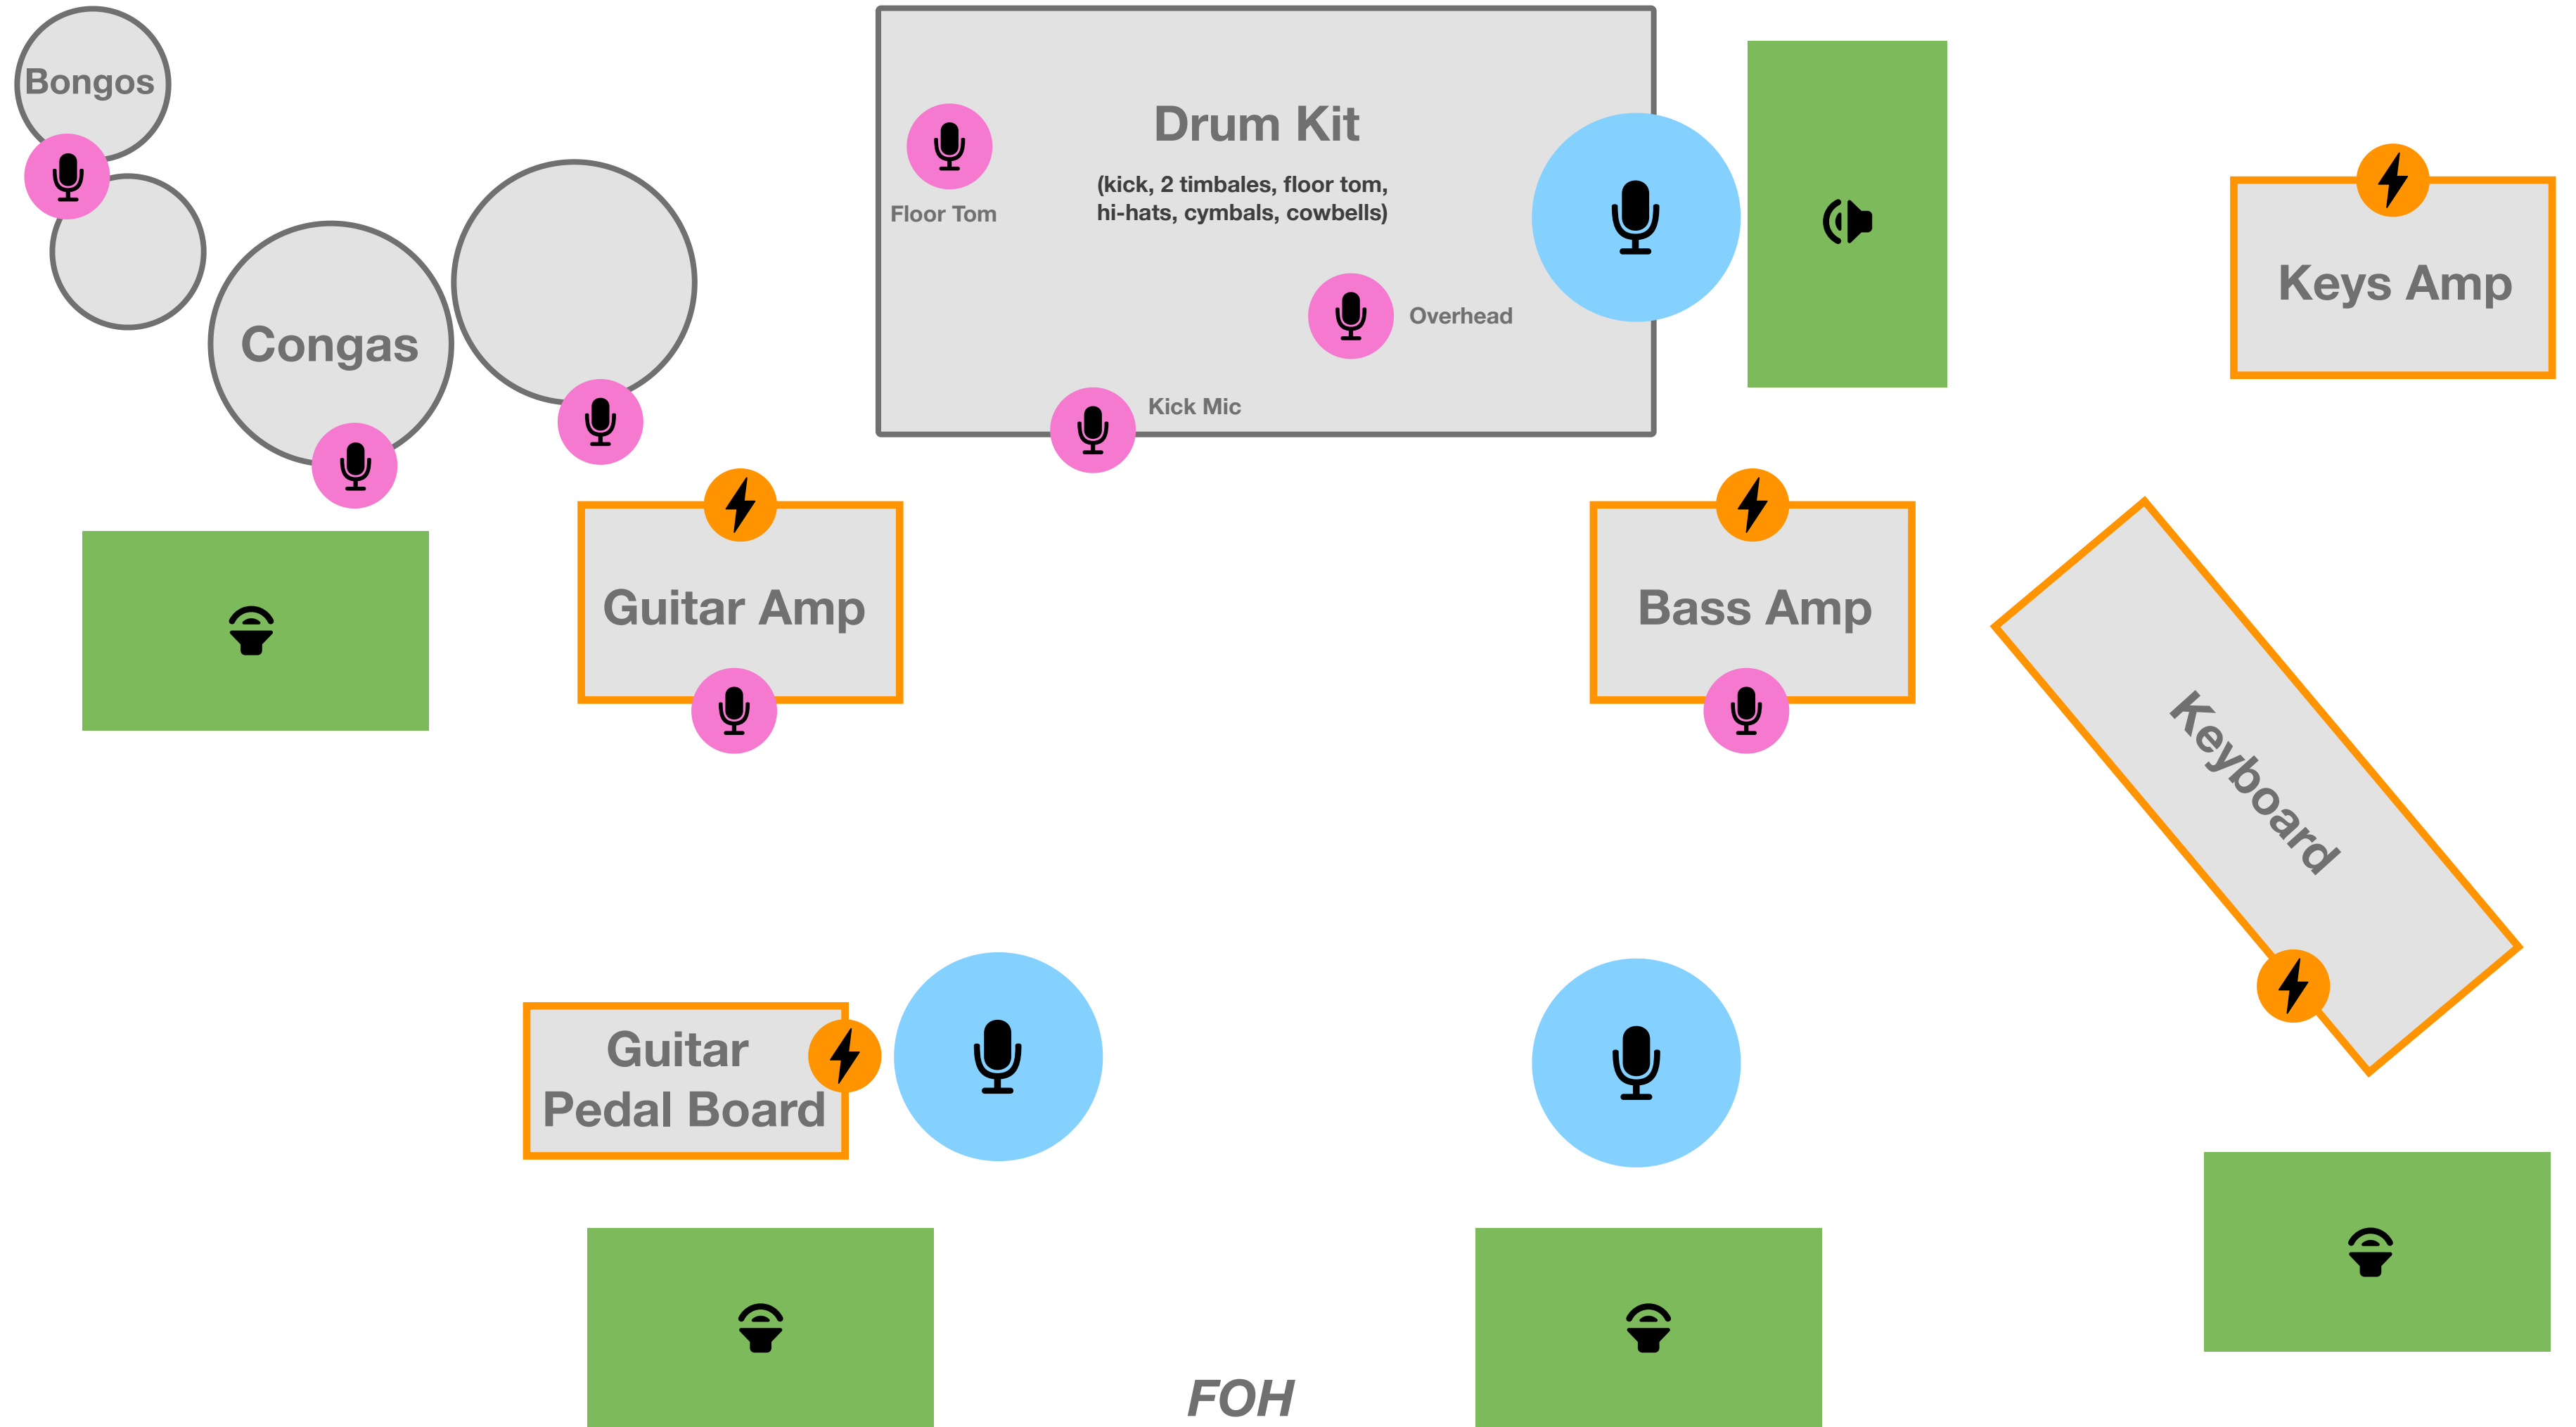

THE ANIMEROS

Stage Plot

 Power Required

 Vocal Mic

 Instrument/
Overhead Mic

 Monitor

MANAGEMENT
Keith Hagan
khagan@skylarkmgmt.com

BAND
theanimeros@gmail.com

Input List

1. Kick drum
2. Floor tom
3. Drum overhead

4. Low conga
5. High conga
6. Bongos (if available)

7. Guitar amp
8. Bass amp (line out or mic)
9. Keyboard amp

VOX MIX: Light reverb and slapback

10. Drum vocal
11. Guitar vocal
12. Bass vocal